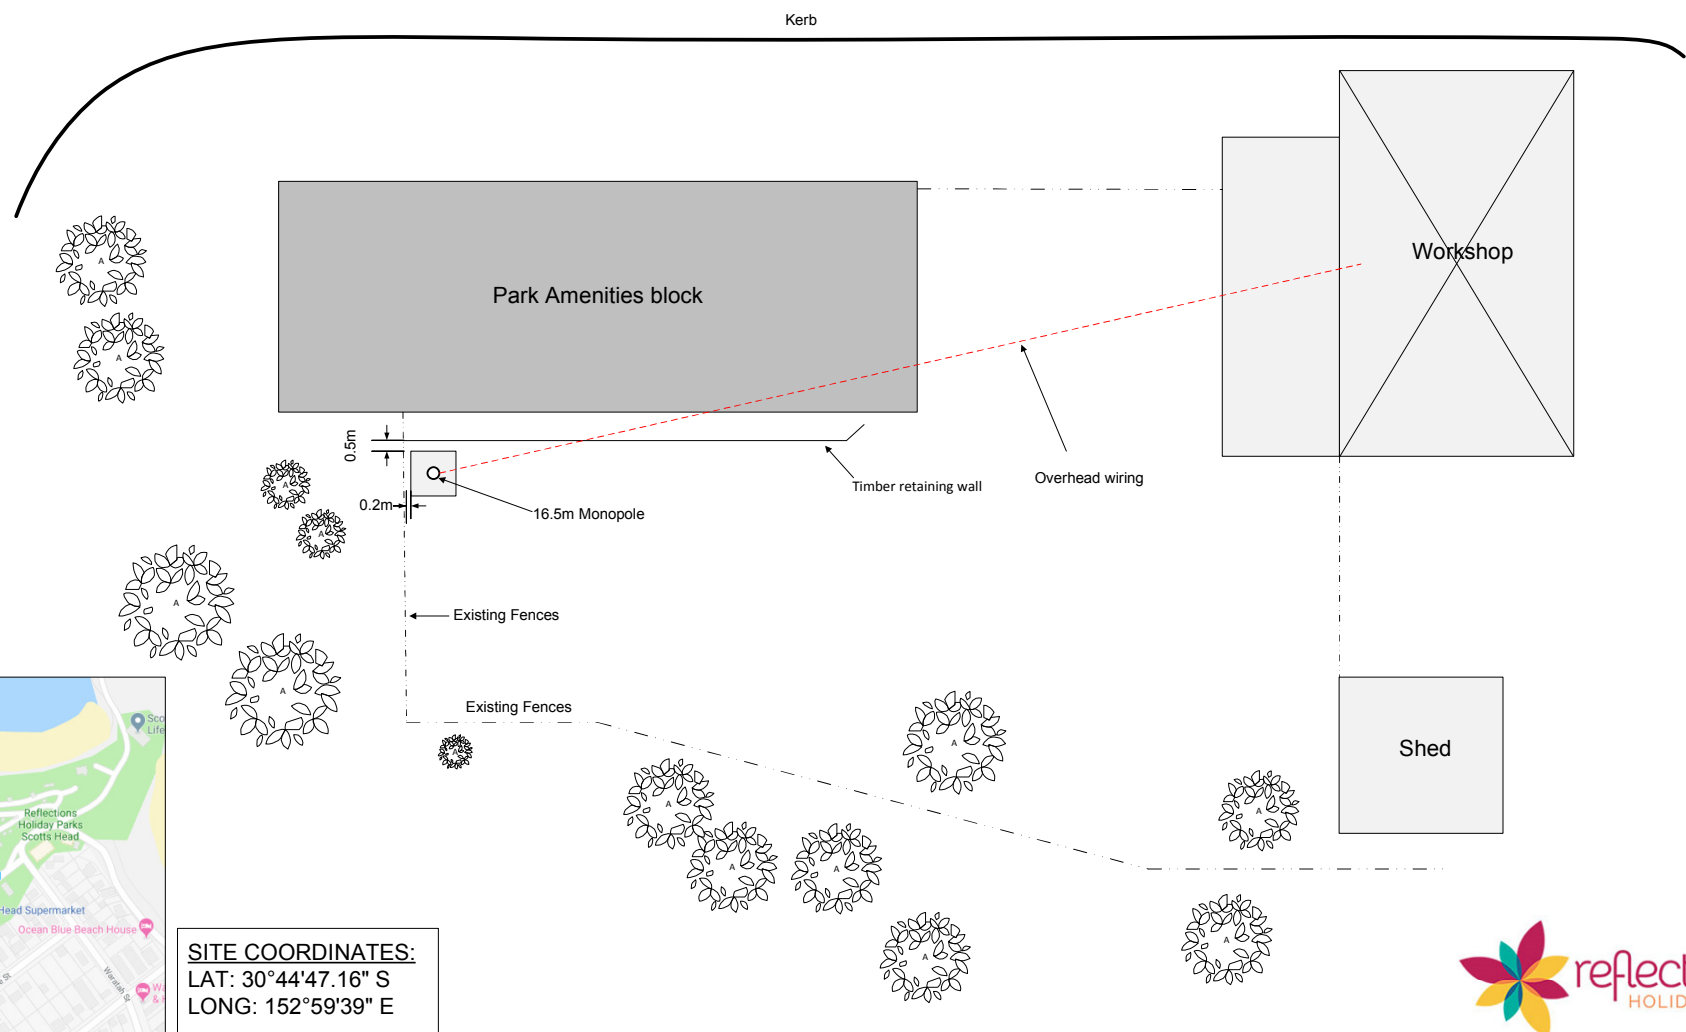

Note:
THIS DRAWING IS DIAGRAMATIC ONLY
AND SHOULD NOT BE SCALED

SITE COORDINATES:
LAT: 30°44'47.16" S
LONG: 152°59'39" E

LOCALITY MAP

Commercial in Confidence Vertical Telecoms Pty Limited ABN 90 086 050 946	Title Reflections Holiday Parks	Description Site Layout	Scale NTS	Rev 1	Amendment ISSUE	Drawn C Li	Checked AG	Date 17/09/2018	
	Company Vertical Telecoms Pty Limited	Filename 25654 SCOTTS HEAD SITE LAYOUT.VSD	Page 1 OF 2						