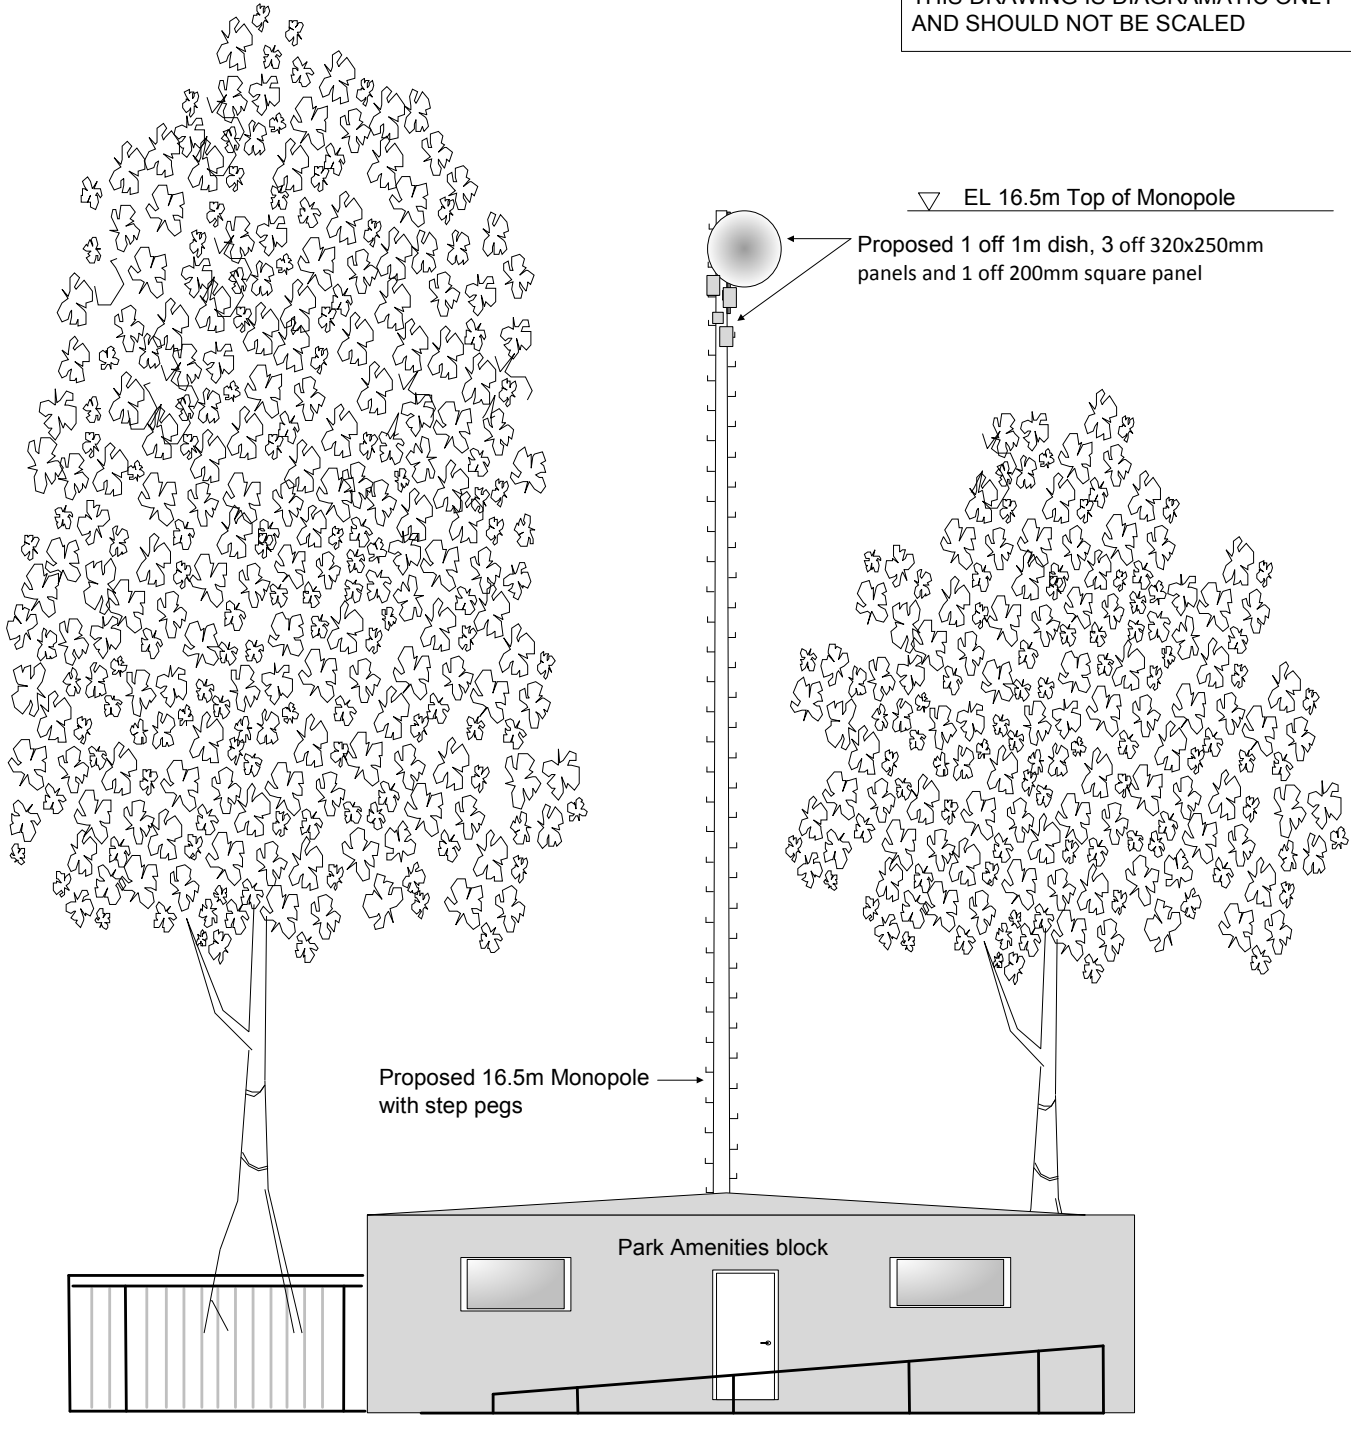

Note:
THIS DRAWING IS DIAGRAMATIC ONLY
AND SHOULD NOT BE SCALED

SITE COORDINATES:
LAT: 30°44'47.16" S
LONG: 152°59'39" E

LOCALITY MAP

Commercial in Confidence Vertical Telecoms Pty Limited ABN 90 086 050 946	Title Reflections Holiday Parks	Description Site Layout	Scale NTS	Rev 1	Amendment ISSUE	Drawn C Li	Checked AG	Date 17/09/2018	
	Company Vertical Telecoms Pty Limited	Filename 25654 SCOTTS HEAD SITE LAYOUT.VSD	Page 1 OF 2						

Note:
THIS DRAWING IS DIAGRAMATIC ONLY
AND SHOULD NOT BE SCALED

Commercial in Confidence Vertical Telecoms Pty Limited ABN 90 086 050 946	Title	Reflections Holiday Parks			Description	NE Elevation		Scale	NTS		Page	2 OF 2	
	Company	Vertical Telecoms Pty Limited			Rev	Amendment	Drawn	Checked	Date				
	Filename	25654 SCOTTS HEAD SITE LAYOUT VSD			1	ISSUE	C LI	AG	17/09/2018				