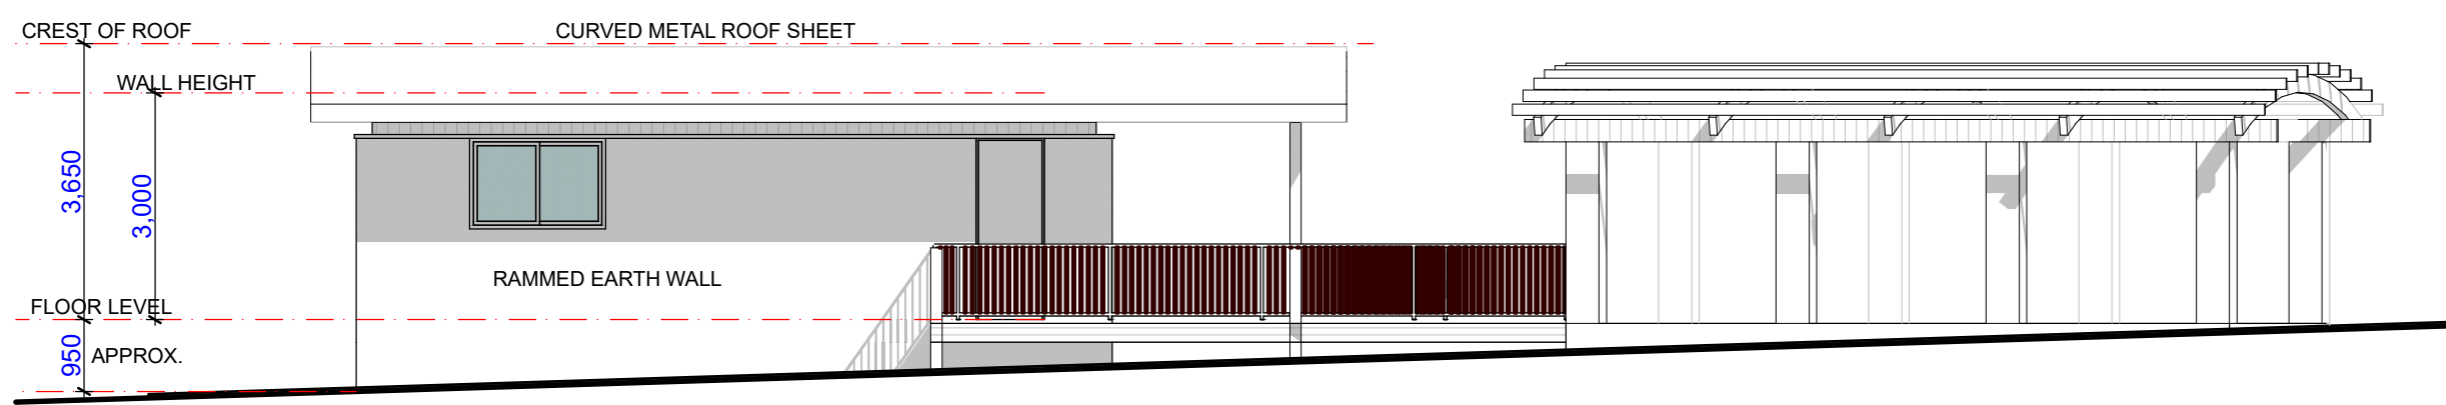

Innerchi Studios
architecture
Architect Reg. No. 7931
www.innerchi.net.au
dustin@innerchi.net.au
mob. 0425 314 902

Job Title
ALITHIA
ANDERSON'S PARK
VALLA BEACH

Layout ID
A-02

Revision
Date of Issue: 9/04/2019

FLOOR PLAN

Dustin Leaney, Innerchi Studios, Copyright, 2018