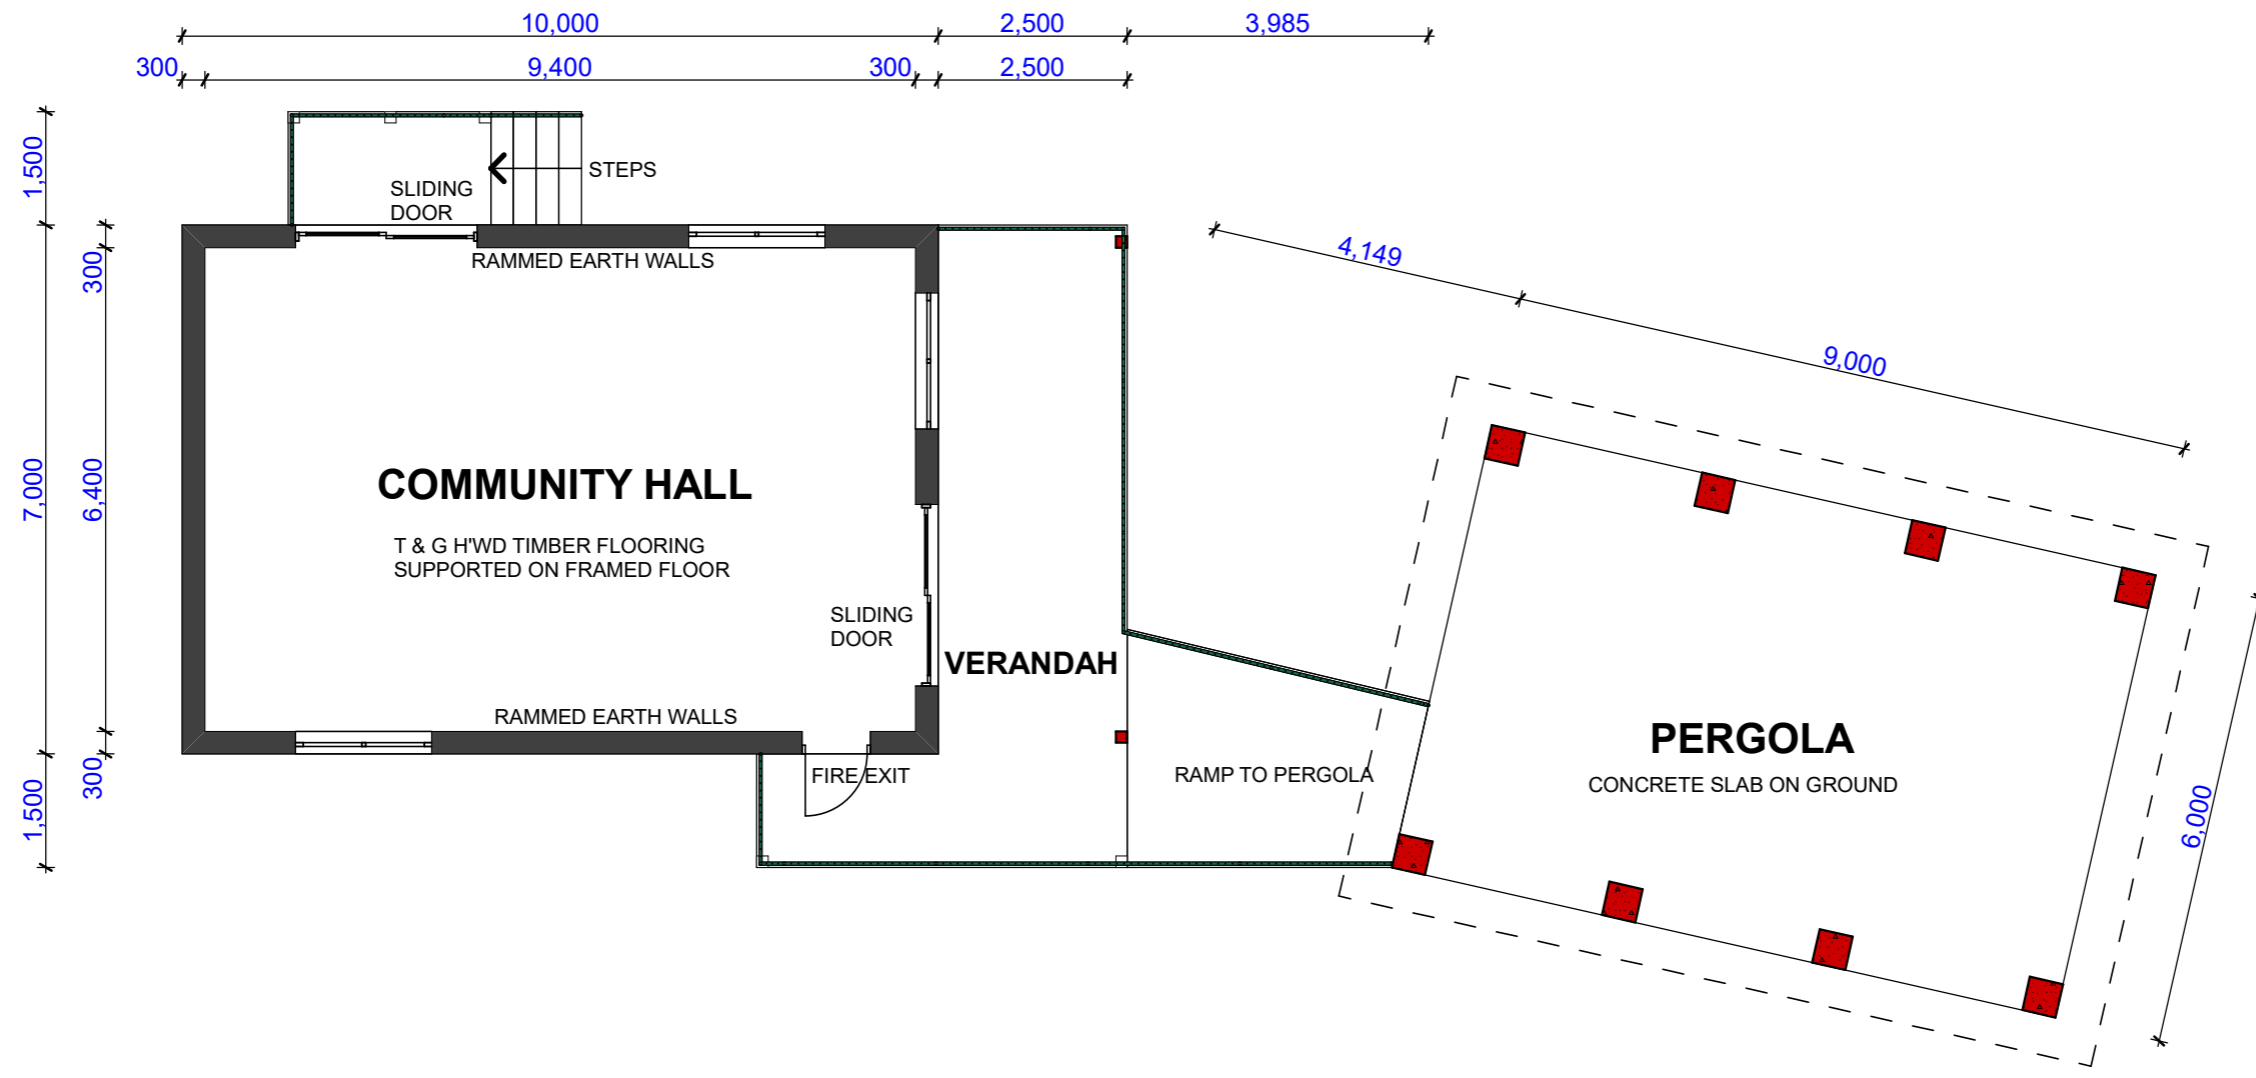

Layout ID Revision
A-01
 Date of Issue: 9/04/2019

Innerchi Studios
 architecture
 Architect Reg. No. 7931
 www.innerchi.net.au
 dustin@innerchi.net.au
 mob. 0425 314 902

Job Title
ALITHIA
 ANDERSON'S PARK
 VALLA BEACH

Layout ID
A-02

Revision
 Date of Issue: 9/04/2019

FLOOR PLAN

Dustin Leaney, Innerchi Studios, Copyright, 2018