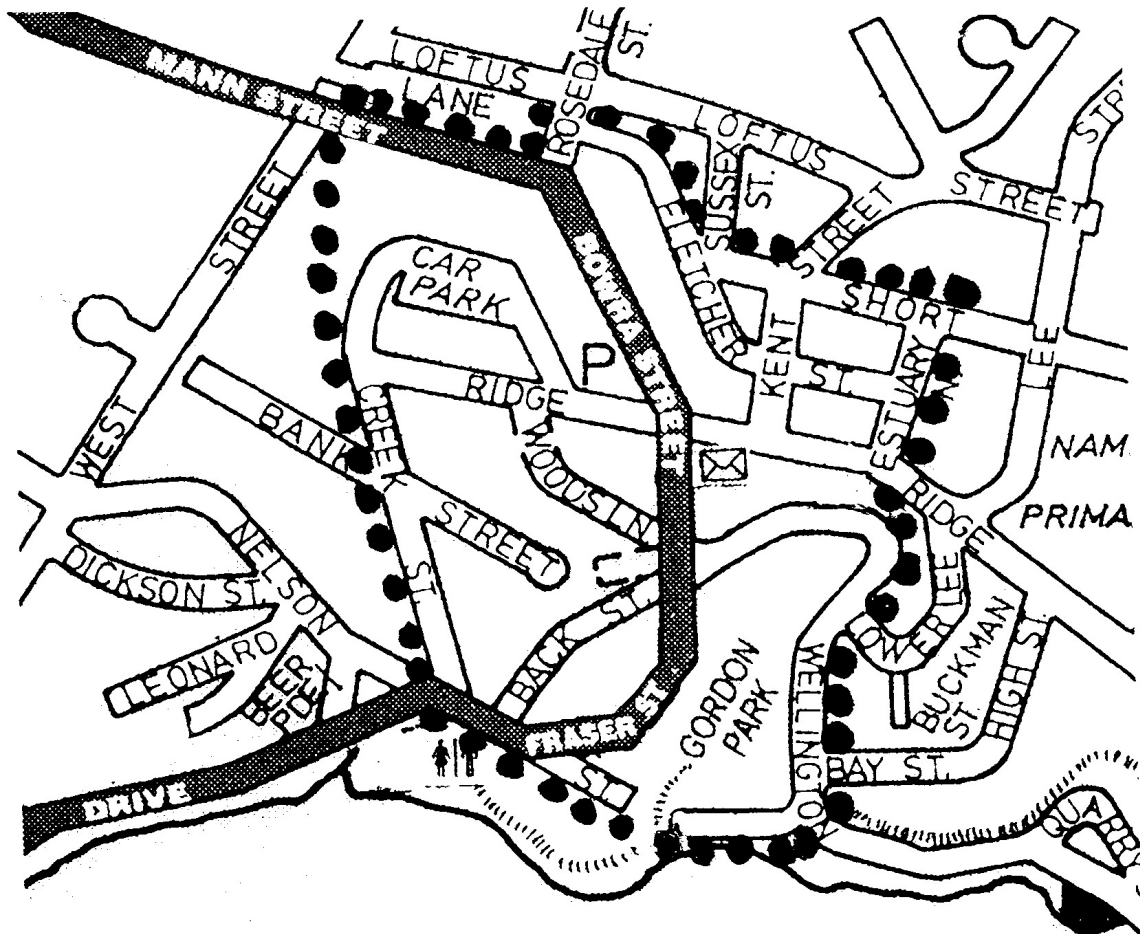

ALCOHOL FREE ZONE

Central Business Area NAMBUCCA HEADS

Consumption of Alcohol is **PROHIBITED** within this area

Acknowledgement: Map courtesy Regional Publishers Pty Ltd

● ● ● ● Border of Zone

WHAT YOU NEED TO KNOW:

- The AFZ is a designated area in which the consumption of alcohol is prohibited 7 days a week, 24 hours a day. The same restrictions apply to the Gordon Park Alcohol Prohibited Area.
- Applies to Gordon Park including the river-side picnic area; public roads, footpaths, car parks and areas in and around the town centre.
- If you are observed drinking in the AFZ or APA you may be warned; have the liquor tipped out or confiscated; or be fined.
- AFZ's and APA's are enforced by the Police.