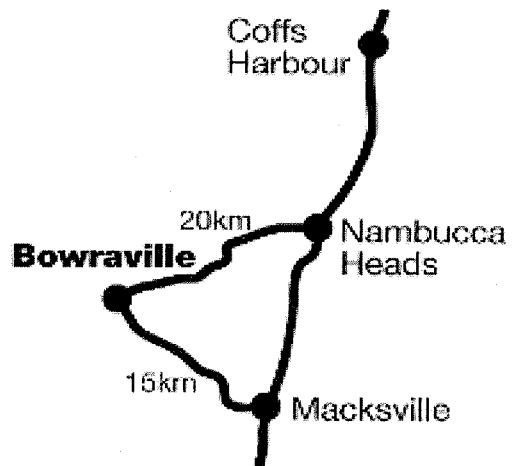

Contact us on:

02-6564 8200 (Ph./fax.)

e: folk.museum@bowraville.nsw.au

www.twitter.com/bowravillefolk

www.bowraville.nsw.au/folkmuseum

86 High Street Bowraville 2449